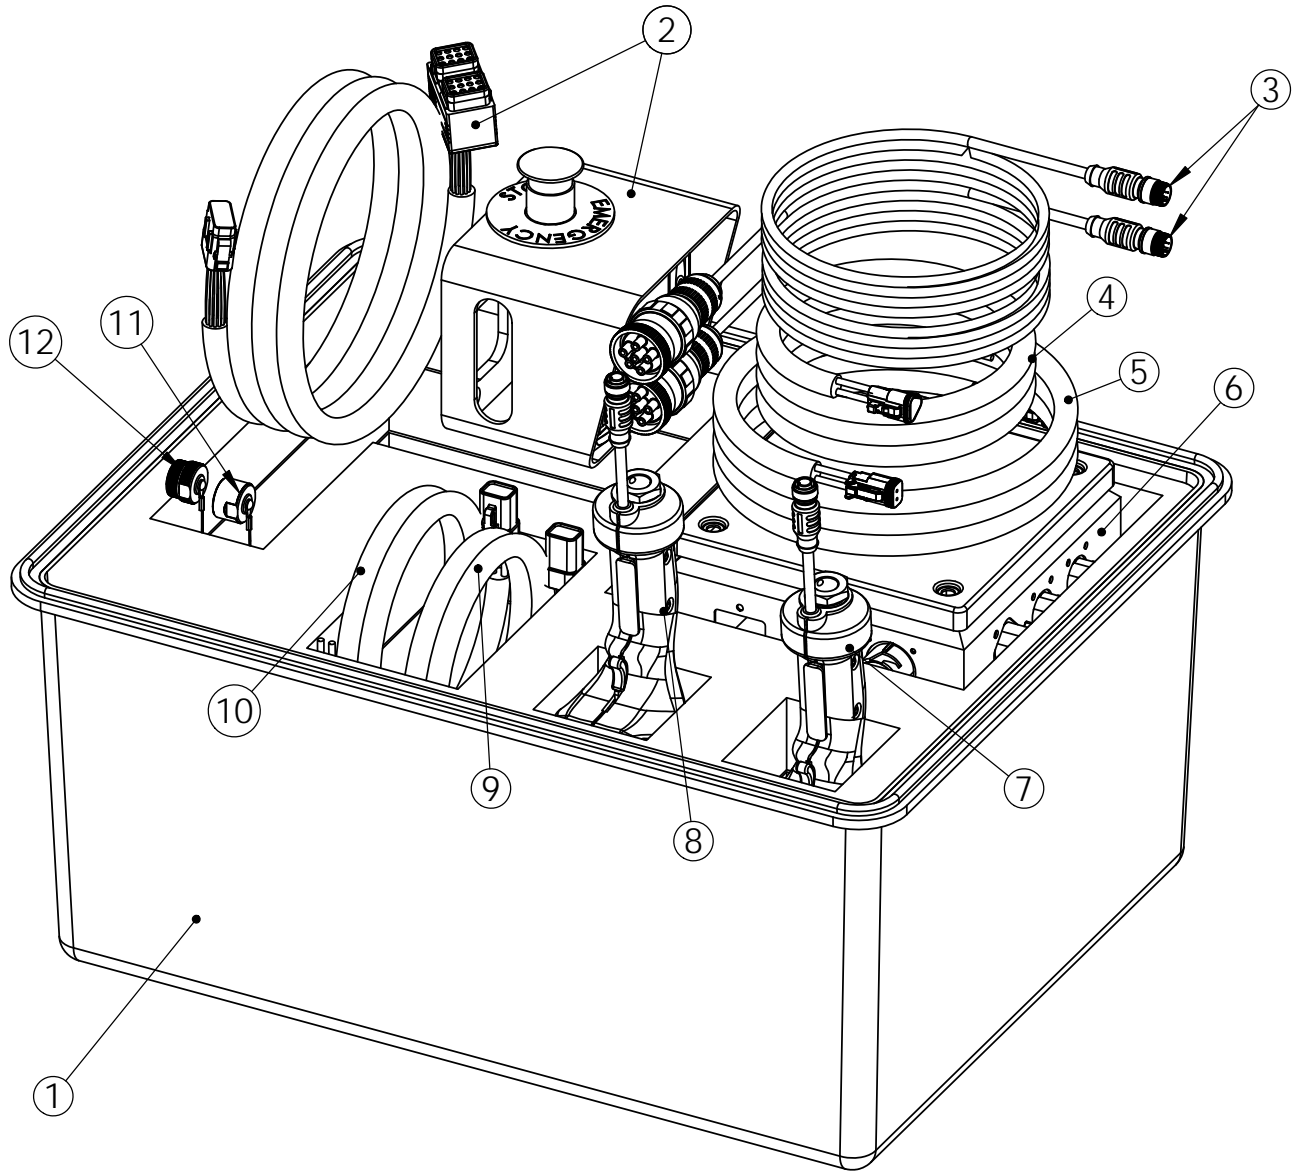

LaValley Industries

ELECTRICAL KIT DECKHAND

PART NUMBER

3426

ITEM NO.	PartNo	Parts Book Description	QTY
1	1566	PELICAN CASE	1
2	2795	DISPLAY ASSEMBLY	1
3	3343	JOYSTICK EXTENSION HARNESS	2
4	2116	HARNESS EXCAVATOR HORN	1
5	2117	HARNESS EXCAVATOR ECM	1
6	3241	CAB BOX ASSEMBLY	1
7	3370	JOYSTICK ASSEMBLY RIGHT HAND	1
8	3369	JOYSTICK ASSEMBLY LEFT HAND	1
9	2114	HARNESS POWER BATTERY	1
10	2115	HARNESS EXCAVATOR AUXILIARY	1
11	1495	TURCK FEMALE DUST CAP	1
12	1494	TURCK DUST CAP	1