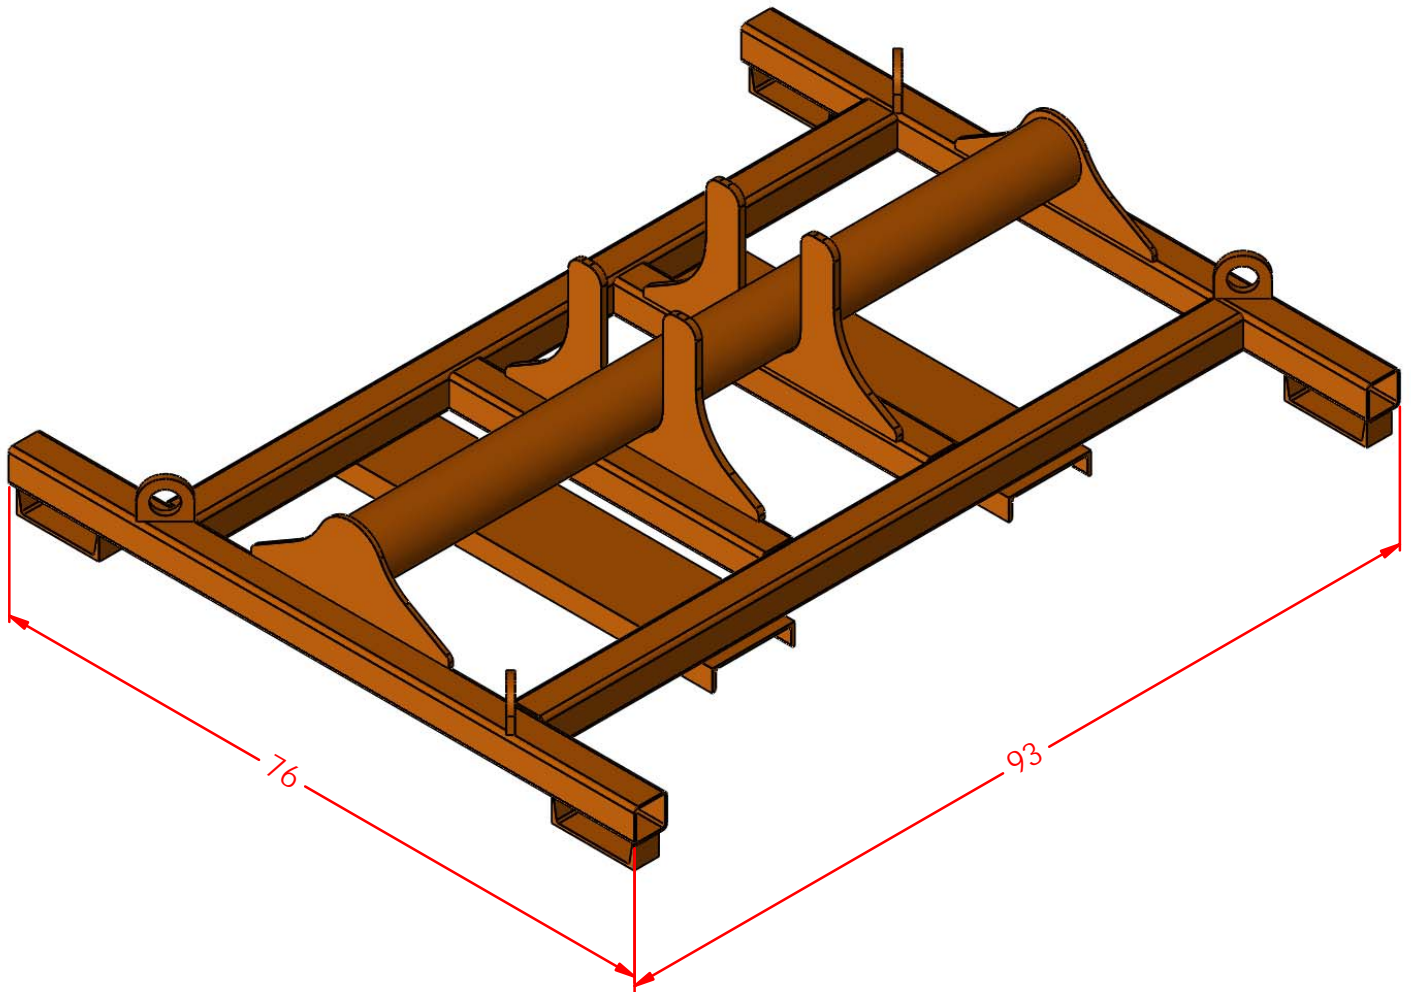

LaValley Industries

DECKHAND VERTICAL SHIPPING/STORAGE STAND

PART NUMBER	1270
CAPACITY	4,292 LBS / 1,947 KGS
SHIPPING STAND APPROVED FOR	DECKHAND WITH DD, UA OR IPA/IPAM
WEIGHT	822 LBS / 373 KGS
STAND DIMENSION (INCHES)	93L X 76W X 24H