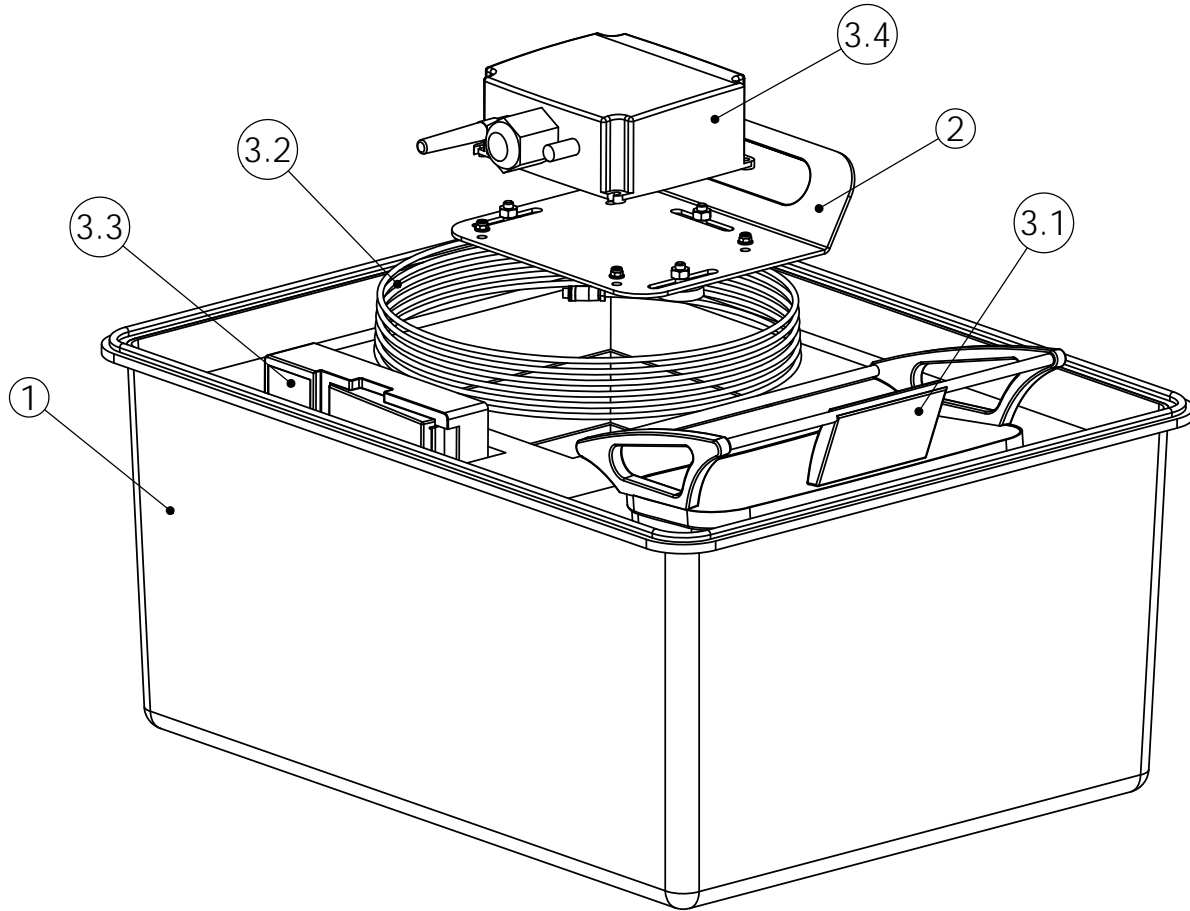

## WELD POSITIONING ARMS REMOTE KIT

PART NUMBER

3456

ITEM NO.	PartNo	Description	QTY
1	1566	STORAGE CASE	1
2	3472	RECEIVER BRACKET ASSEMBLY	1
2.1	3463	RECEIVER BRACKET	1
2.2	1437	WASHER FLAT #8 SAE Z	8
2.3	2766	NUT #8-32 NYLOCK NUT	4
2.4	3349	MAGNET THREADED STUD 5/16-18 X 1/2" 200 LBS.	3
2.5	2244	NUT HEX NYLOCK .25 20 G2 Z	3
3	3350	RADIO KIT	1
3.1	3461	TRANSMITTER REMOTE	1
3.2	3460	TETHER CABLE	1
3.3	3464	TRANSMITTER REMOTE BATTERIES/ CHARGER	1
3.4	3462	RECEIVER	1