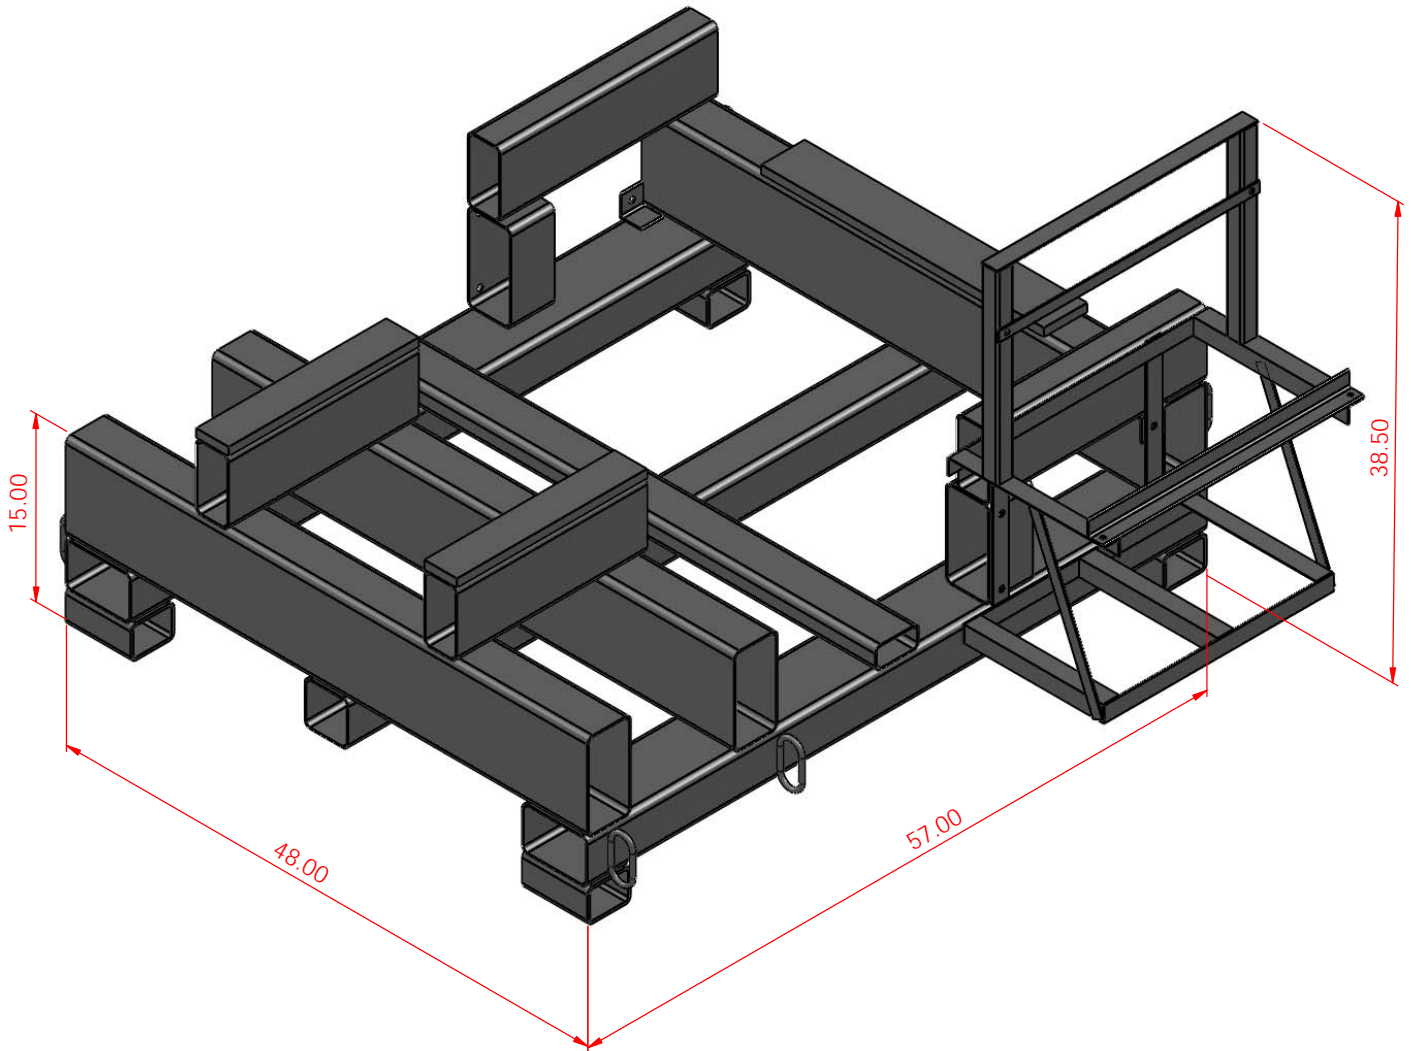

LaValley Industries

DHL & DHXL HORIZONTAL SHIPPING / STORAGE CRATE

PART NUMBER	3458
SHIPPING STAND APPROVED FOR	DHL & DHXL
WEIGHT	380 LBS / 172 KGS
STAND DIMENSION (INCHES)	57L X 48W X 38H