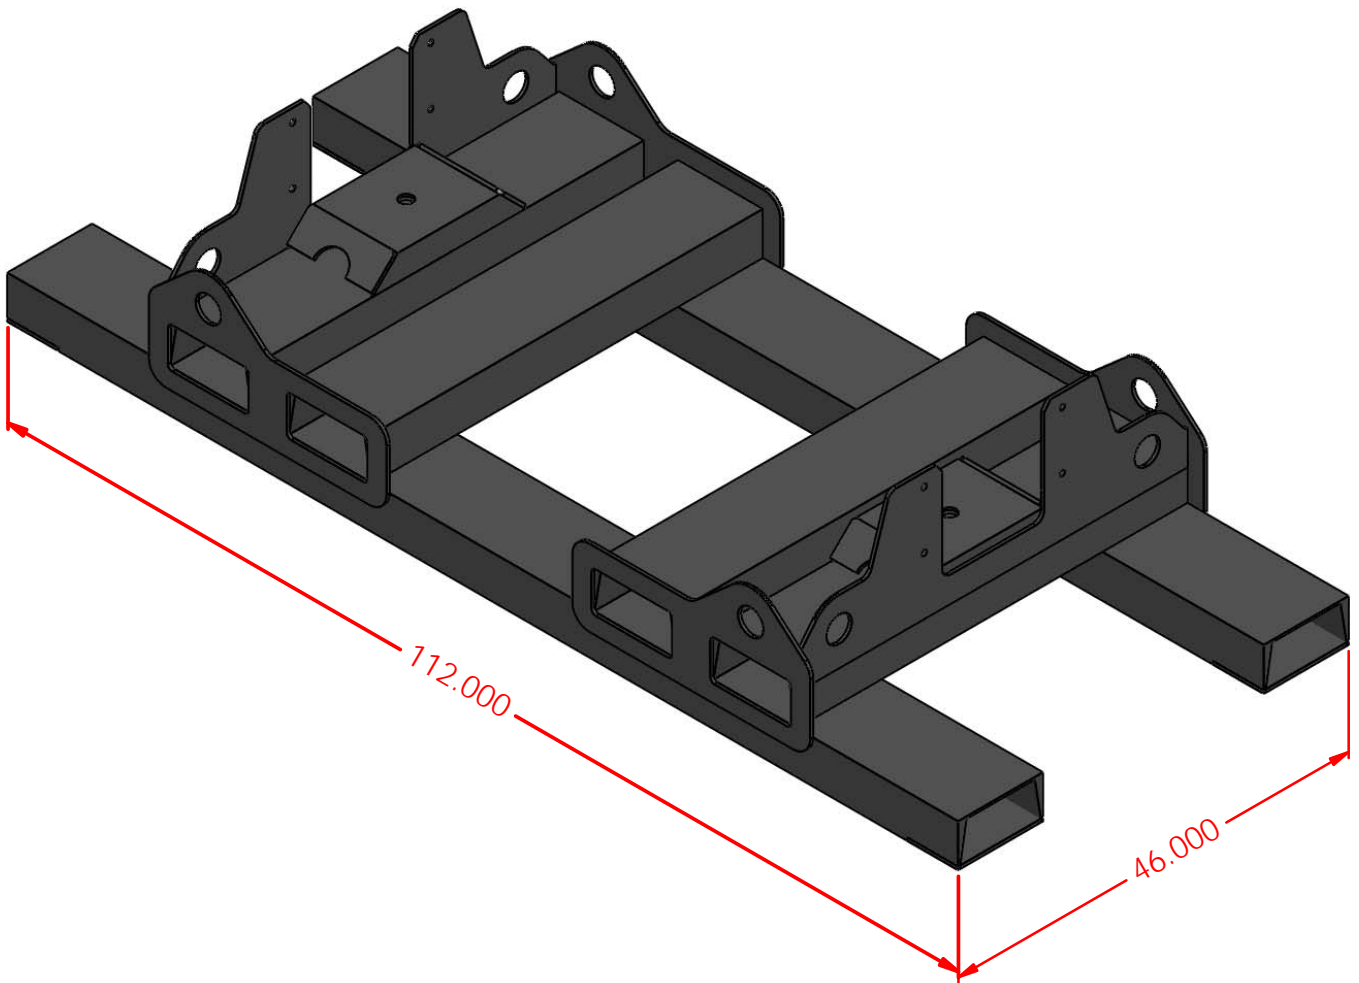

LaValley Industries

DECKHAND VERTICAL "L" & "XL" SHIPPING/STORAGE STAND

PART NUMBER	2605
CAPACITY	4,500 LBS / 2,041 KGS
SHIPPING STAND APPROVED FOR	DECKHAND "L" & "XL"
WEIGHT	1,165 LBS / 528 KGS
STAND DIMENSION (INCHES)	112L X 46W X 24H